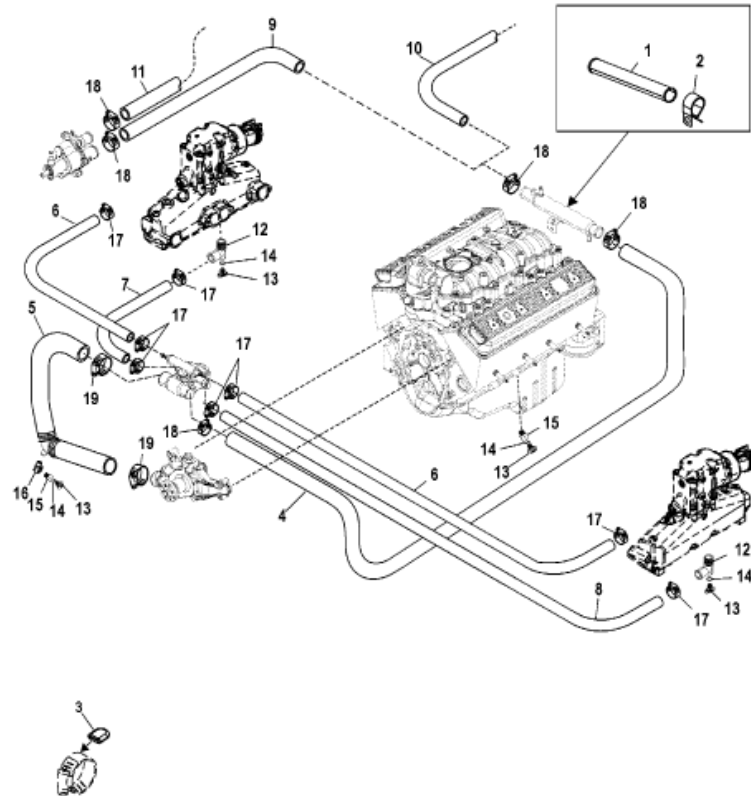

Parts List

Ref	Class	Part	Description	Qty	Comment	Footnote
1		860315A 1	TUBE, Hose Extender(Compact Hy	1	(Cut to 10.50 Inch Length)	
2	54	806616	CLAMP	1	(Compact Hydraulic Steering)	
3	19	807992 3	COVER, Hose Clamp End	AR		
4	32	865093	HOSE, Power Steering Cooler to Tr	1		
5	32	861590A 2	HOSE ASSEMBLY, Circulating Pur	1		
6	32	864979	HOSE, Exhaust Elbow to Thermost.	1	(Starboard)	
6	32	864977	HOSE, Exhaust Elbow to Thermost.	1	(Port)	
7	32	807697	HOSE, Thermostat Housing to Star	1		
8	32	862139	HOSE, Thermostat Housing to Port	1		
9	32	808044 1	HOSE, Molded, Sea Water Pump T	1	(Bravo)	
10	32	807661	HOSE, Transom Assembly to Powe	1	(ALPHA)	
11	32	863343 65	HOSE, Transom Water Pick Up To	1	(BRAVO)	
12	22	806926A 1	ELBOW KIT, Drain	2		
13	22	806608A 1	PLUG KIT, Blue	AR		
14	25	62706	O-RING, (.426 x .070)	AR		
15	22	860088	BUSHING	3		
16	22	46982	FITTING, (90 Degree)	1		
17	54	815504216	CLAMP, Worm Gear, Hose	4	(1.56 Diameter.)	
18	54	815504222	CLAMP, Worm Gear, Hose	5	(1.98 Diameter)	
19	54	815504232	CLAMP, Worm Gear, Hose	2	(2.50 Diameter)	